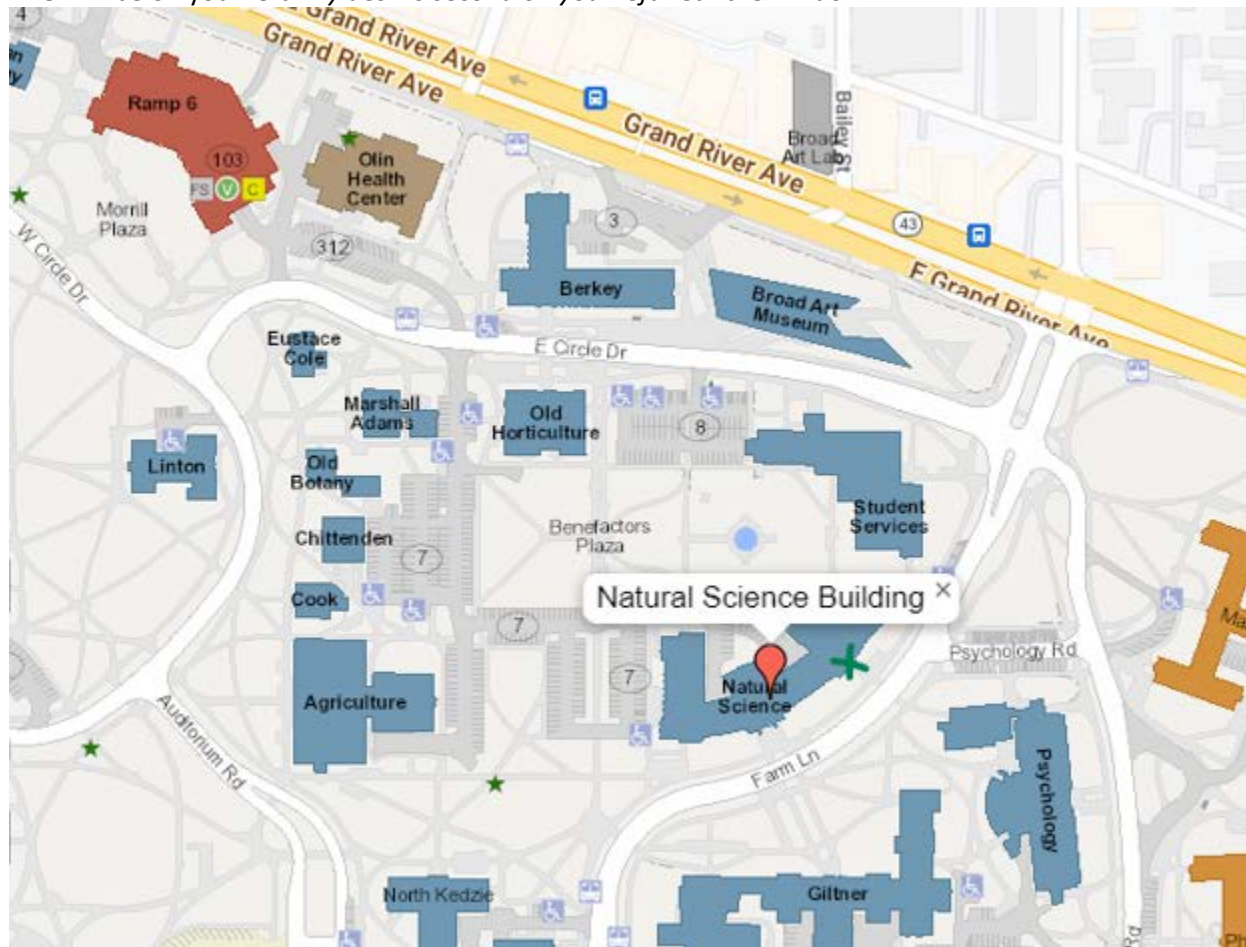

Integrative Biology (IBIO) Business Office
Natural Science Building
288 Farm Lane, Rm. 203
East Lansing, MI 48824

Ramp 6 on Grand River has the closest visitor parking, other options can be found here:
<https://police.msu.edu/parking-services/visitor-parking/>

The green X below is the closest entrance and has a giant rock outside for easy reference. If you enter there and cross the main hall to the stairway on the left, head to the second floor, two quick rights and IBIO will be on your left. *My desk is second on your left near the window.*

MSU Interactive Map: <https://maps.msu.edu/interactive/index.php?location=UB8Z>